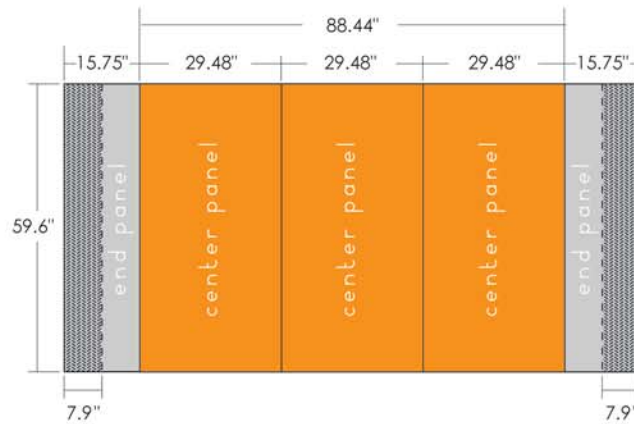

**use 8' tabletop : graphic/fabric**

For assembly with a PLA-6  
8' Curve Tabletop Frame

■ Graphic Mural Panels  
■ Fabric Panels

**PANEL DIMENSIONS**

This area will not be viewable from the front.

artwork checklist:  graphic mural panels

Final Trim Size: 88.44" x 59.6"

PLEASE include a .25 inch bleed, on all sides.

Graphic Murals include:

- 3 Center Panels