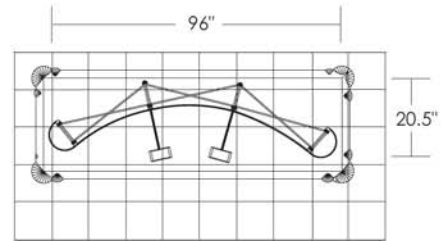

**use 8' tabletop : graphic/fabric**

For assembly with a PLA-6  
8' Curve Tabletop Frame

■ Graphic Mural Panels  
■ Fabric Panels

**PANEL DIMENSIONS**

This area will not be viewable from the front.

artwork checklist:  graphic mural panels

Final Trim Size: 88.44" x 59.6"

PLEASE include a .25 inch bleed, on all sides.

Graphic Murals include:

- 3 Center Panels