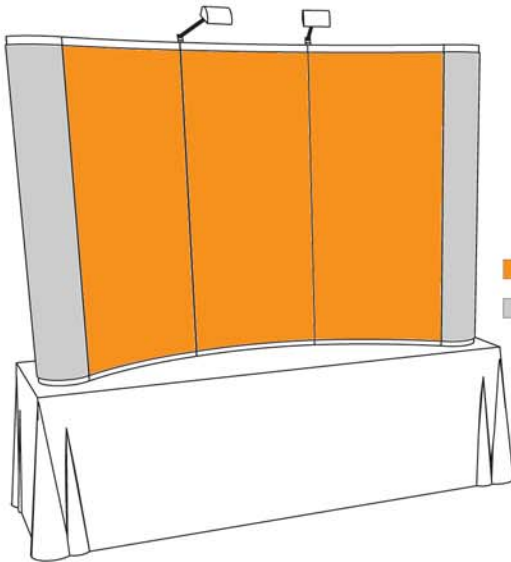

**use 8' tabletop : graphic/fabric**

For assembly with a PLA-6  
8' Curve Tabletop Frame

■ Graphic Mural Panels  
■ Fabric Panels

**PANEL DIMENSIONS**

This area will not be viewable from the front.

artwork checklist:  graphic mural panels

Final Trim Size: 88.44" x 59.6"

PLEASE include a .25 inch bleed, on all sides.

Graphic Murals include:

- 3 Center Panels