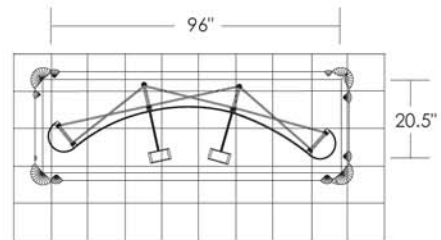

**tse 8' tabletop : all fabric**

For assembly with a PLA-6  
8' Curve Tabletop Frame

Fabric Panels

**PANEL DIMENSIONS**

This area will not be viewable from the front.