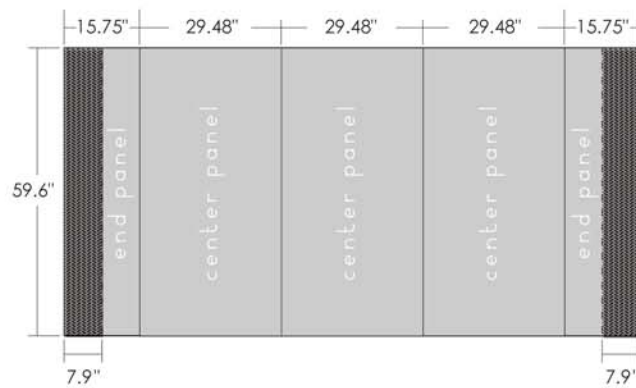

**tse 8' tabletop : all fabric**

For assembly with a PLA-6  
8' Curve Tabletop Frame

Fabric Panels

**PANEL DIMENSIONS**

This area will not be viewable from the front.