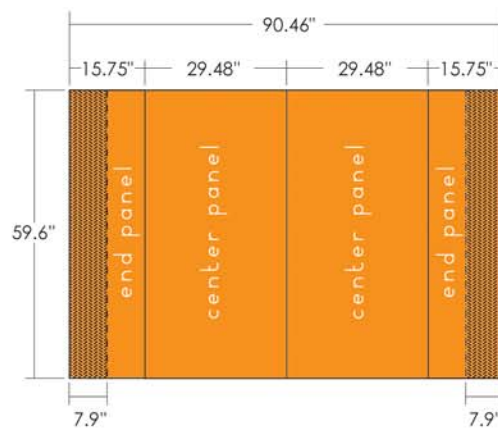

6' tabletop : full graphic

For assembly with a PLA-7
 6' Curve Tabletop Frame

PANEL DIMENSIONS

 This area will not be viewable from the front.

artwork checklist: graphic mural panels

Final Trim Size: 90.46" x 59.6"

PLEASE include a .25 inch bleed, on all sides.

Graphic Murals include:

- 2 Center Panels
- 2 End Panels