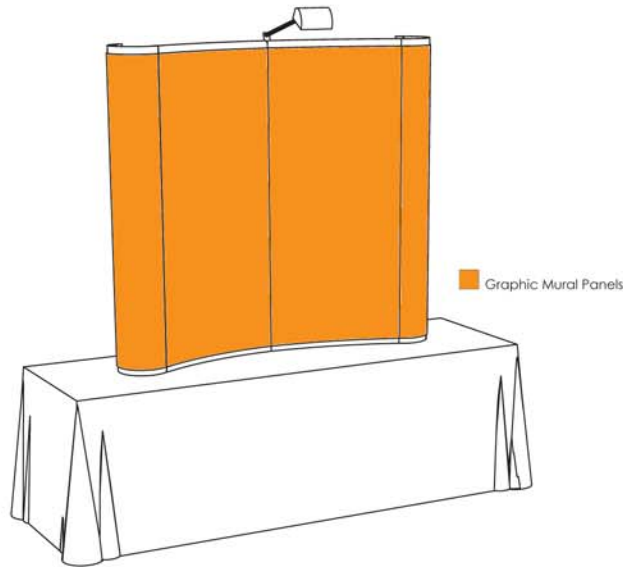

6' tabletop : full graphic

For assembly with a PLA-7
 6' Curve Tabletop Frame

PANEL DIMENSIONS

 This area will not be viewable from the front.

artwork checklist: graphic mural panels

Final Trim Size: 90.46" x 59.6"

PLEASE include a .25 inch bleed, on all sides.

Graphic Murals include:

- 2 Center Panels
- 2 End Panels