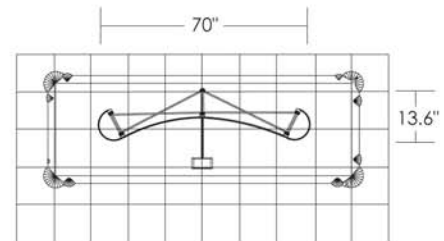

6' tabletop : full graphic

For assembly with a PLA-7
 6' Curve Tabletop Frame

PANEL DIMENSIONS

 This area will not be viewable from the front.

artwork checklist: graphic mural panels

Final Trim Size: 90.46" x 59.6"

PLEASE include a .25 inch bleed, on all sides.

Graphic Murals include:

- 2 Center Panels
- 2 End Panels