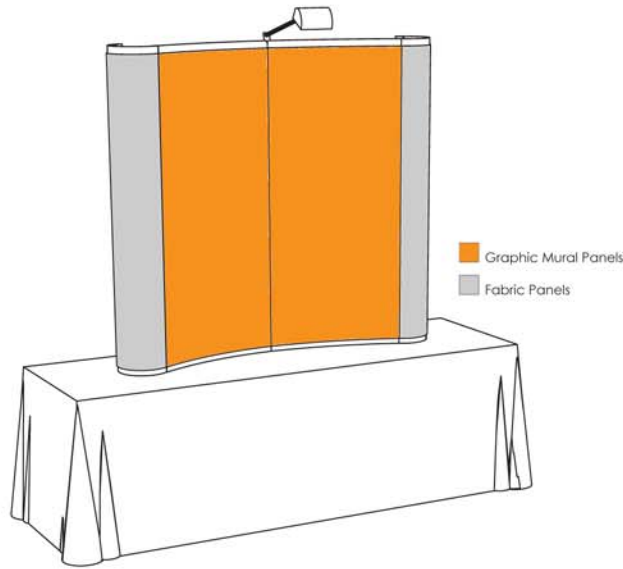

**use 6' tabletop : graphic/fabric**

For assembly with a PLA-7  
6' Curve Tabletop Frame

■ Graphic Mural Panels  
■ Fabric Panels

**PANEL DIMENSIONS**

■ This area will not be viewable  
 from the front.

artwork checklist:  graphic mural panels

Final Trim Size: 58.96" x 59.6"

PLEASE include a .25 inch bleed, on all sides.

Graphic Murals include:

- 2 Center Panels