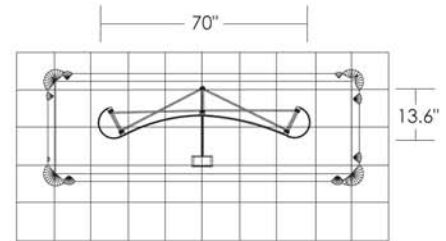

**use 6' tabletop : graphic/fabric**

For assembly with a PLA-7  
6' Curve Tabletop Frame

■ Graphic Mural Panels  
■ Fabric Panels

**PANEL DIMENSIONS**

■ This area will not be viewable  
 from the front.

artwork checklist:  graphic mural panels

Final Trim Size: 58.96" x 59.6"

PLEASE include a .25 inch bleed, on all sides.

Graphic Murals include:

- 2 Center Panels