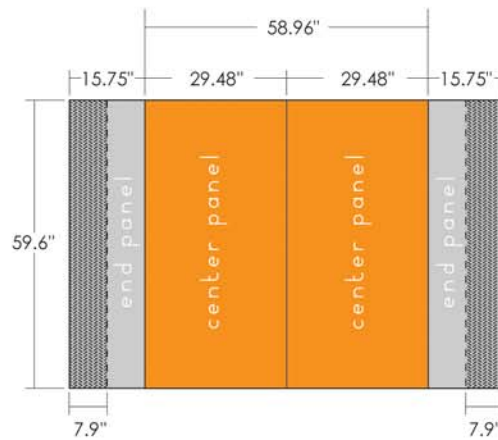

**use 6' tabletop : graphic/fabric**

For assembly with a PLA-7  
6' Curve Tabletop Frame

■ Graphic Mural Panels  
■ Fabric Panels

**PANEL DIMENSIONS**

■ This area will not be viewable  
 from the front.

artwork checklist:  graphic mural panels

Final Trim Size: 58.96" x 59.6"

PLEASE include a .25 inch bleed, on all sides.

Graphic Murals include:

- 2 Center Panels