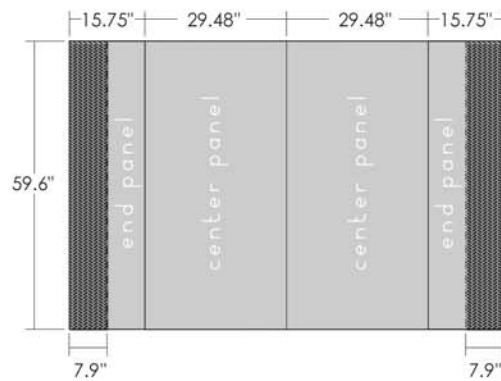

**6' tabletop : full fabric**

For assembly with a PLA-7  
6' Curve Tabletop Frame

**PANEL DIMENSIONS**

 This area will not be viewable from the front.