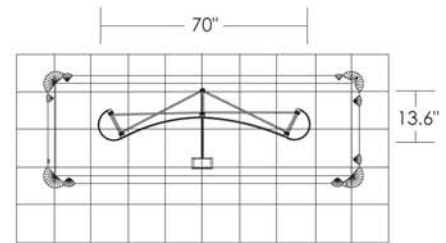

**6' tabletop : full fabric**

For assembly with a PLA-7  
6' Curve Tabletop Frame

**PANEL DIMENSIONS**

 This area will not be viewable from the front.