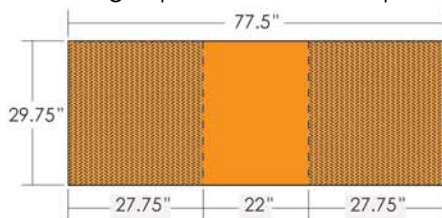

**Use 20' straight : full graphic**

 For assembly with (2) PRSA-4  
 20' Straight Frame

Graphic Mural Panels

**PANEL AND CASE WRAP DIMENSIONS**  
 display panels

## graphic case wrap

This area will not be viewable from the front.

 artwork checklist:  graphic mural panels

Final Trim Size: 252.11" x 84.5"

PLEASE include a .25 inch bleed on all sides

Graphic Murals include:

- 7 Center Panels
- 2 End Panels

 2 case wraps

Final Trim Size each: 77.5" x 29.75"

PLEASE include a .25 inch bleed on all sides