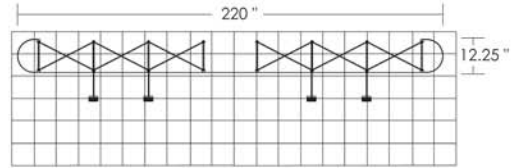

**Use 20' straight : full graphic**

 For assembly with (2) PRSA-4  
 20' Straight Frame

Graphic Mural Panels

**PANEL AND CASE WRAP DIMENSIONS**  
 display panels

## graphic case wrap

This area will not be viewable from the front.

 artwork checklist:  graphic mural panels

Final Trim Size: 252.11" x 84.5"

PLEASE include a .25 inch bleed on all sides

Graphic Murals include:

- 7 Center Panels
- 2 End Panels

 2 case wraps

Final Trim Size each: 77.5" x 29.75"

PLEASE include a .25 inch bleed on all sides