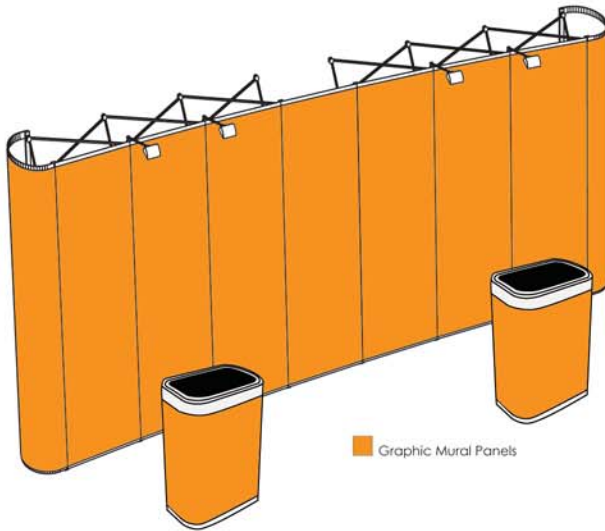

**Use 20' straight : full graphic**

 For assembly with (2) PRSA-4  
 20' Straight Frame

Graphic Mural Panels

**PANEL AND CASE WRAP DIMENSIONS**  
 display panels

## graphic case wrap

This area will not be viewable from the front.

 artwork checklist:  graphic mural panels

Final Trim Size: 252.11" x 84.5"

PLEASE include a .25 inch bleed on all sides

Graphic Murals include:

- 7 Center Panels
- 2 End Panels

 2 case wraps

Final Trim Size each: 77.5" x 29.75"

PLEASE include a .25 inch bleed on all sides