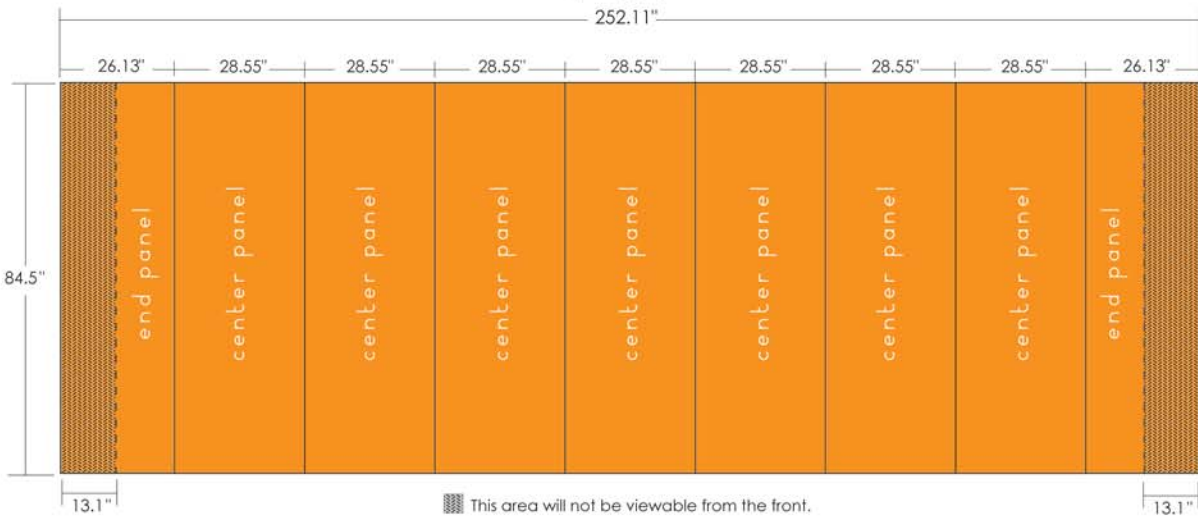

**Use 20' straight : full graphic**

 For assembly with (2) PRSA-4  
 20' Straight Frame

Graphic Mural Panels

**PANEL AND CASE WRAP DIMENSIONS**  
 display panels

## graphic case wrap

This area will not be viewable from the front.

 artwork checklist:  graphic mural panels

Final Trim Size: 252.11" x 84.5"

PLEASE include a .25 inch bleed on all sides

Graphic Murals include:

- 7 Center Panels
- 2 End Panels

 2 case wraps

Final Trim Size each: 77.5" x 29.75"

PLEASE include a .25 inch bleed on all sides