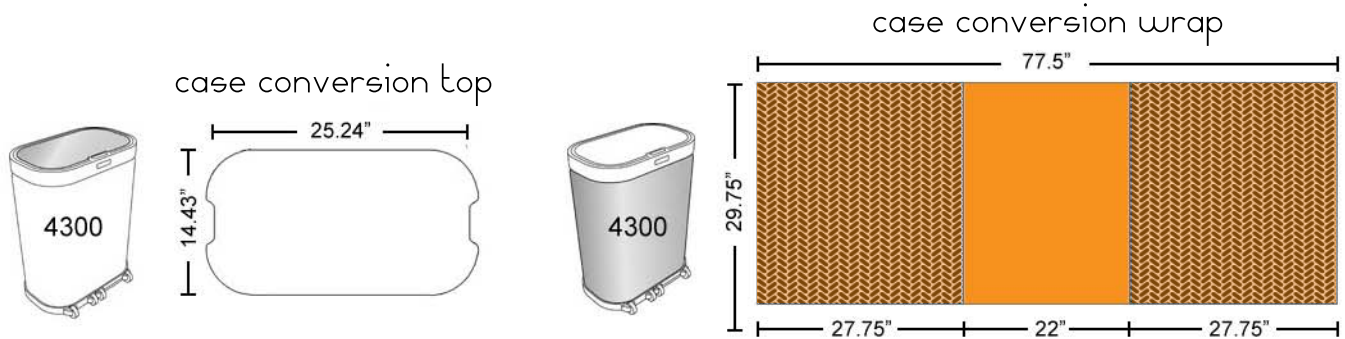

tse 10' : straight full graphic

Graphic Mural Panels or Fabric

**PANEL AND CASE WRAP DIMENSIONS**

artwork checklist:

please note:

- Panels will trim at final height of 84.1250
- For pop up graphics, your file should be created as one file for all mural.