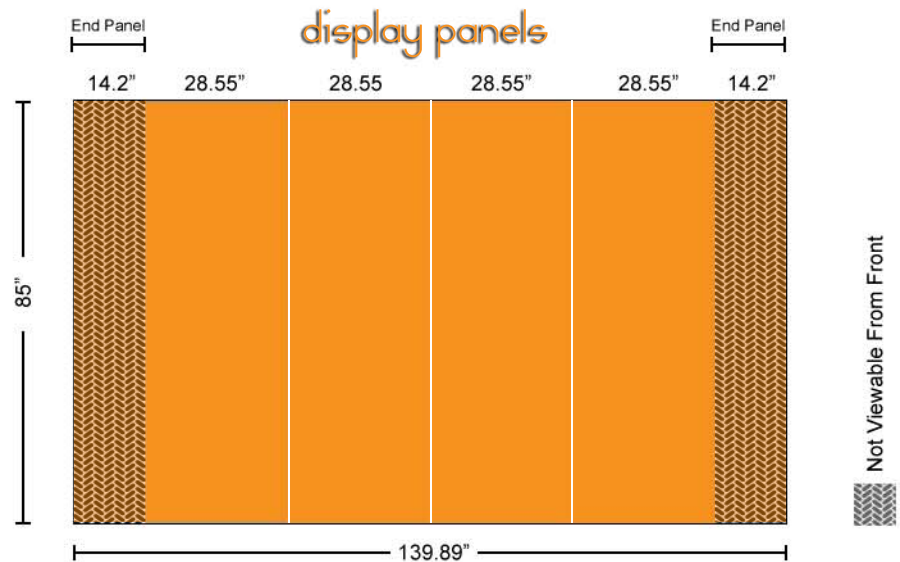

tse 10' : straight full graphic

Graphic Mural Panels or Fabric

**PANEL AND CASE WRAP DIMENSIONS**

artwork checklist:

please note:

- Panels will trim at final height of 84.1250
- For pop up graphics, your file should be created as one file for all mural.