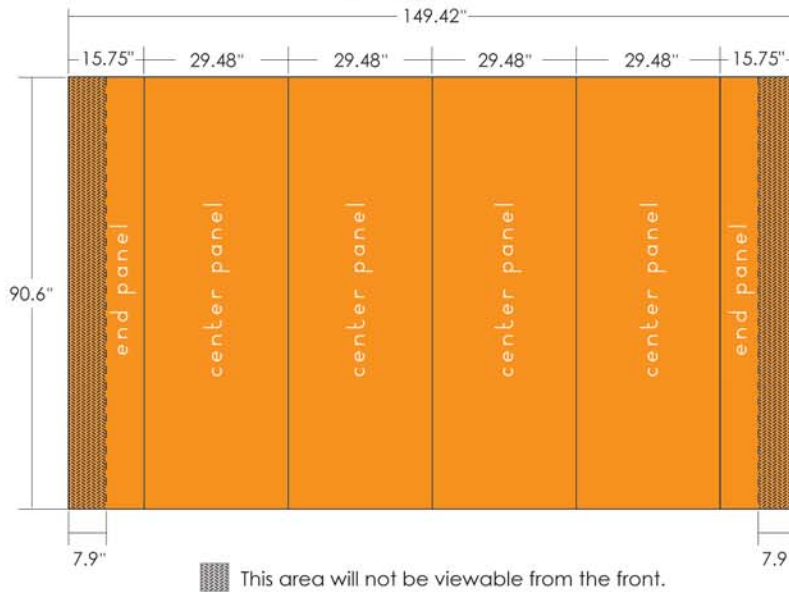

**tse 10' : full graphic**

 For assembly with a PLA-3  
 10' Curve Frame

**PANEL AND CASE WRAP DIMENSIONS**

## display panels

## graphic case wrap

 This area will not be viewable from the front.

 artwork checklist:  graphic mural panels

 Final Trim Size: 149.42" x 90.6"  
 PLEASE include a .25" bleed on all sides

Graphic Murals include:

- 4 Center Panels
- 2 End Panels

 case wrap

 Final Trim Size: 77.5" x 29.75"  
 PLEASE include a .25" bleed on all sides