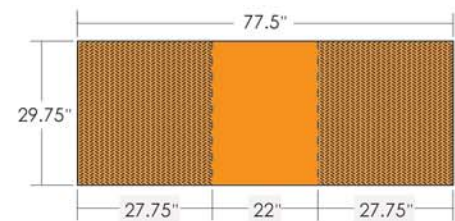

**tse 10' : full graphic**

 For assembly with a PLA-3  
 10' Curve Frame

**PANEL AND CASE WRAP DIMENSIONS**

## graphic case wrap

 This area will not be viewable from the front.

 artwork checklist:  graphic mural panels

 Final Trim Size: 149.42" x 90.6"  
 PLEASE include a .25" bleed on all sides

Graphic Murals include:

- 4 Center Panels
- 2 End Panels

 case wrap

 Final Trim Size: 77.5" x 29.75"  
 PLEASE include a .25" bleed on all sides