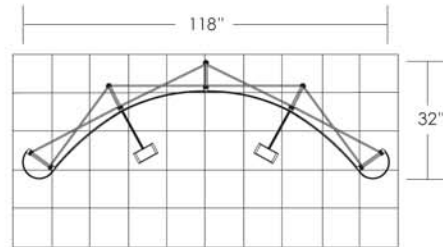

**tse 10' : full graphic**

 For assembly with a PLA-3  
 10' Curve Frame

**PANEL AND CASE WRAP DIMENSIONS**

## graphic case wrap

 This area will not be viewable from the front.

 artwork checklist:  graphic mural panels

 Final Trim Size: 149.42" x 90.6"  
 PLEASE include a .25" bleed on all sides

Graphic Murals include:

- 4 Center Panels
- 2 End Panels

 case wrap

 Final Trim Size: 77.5" x 29.75"  
 PLEASE include a .25" bleed on all sides