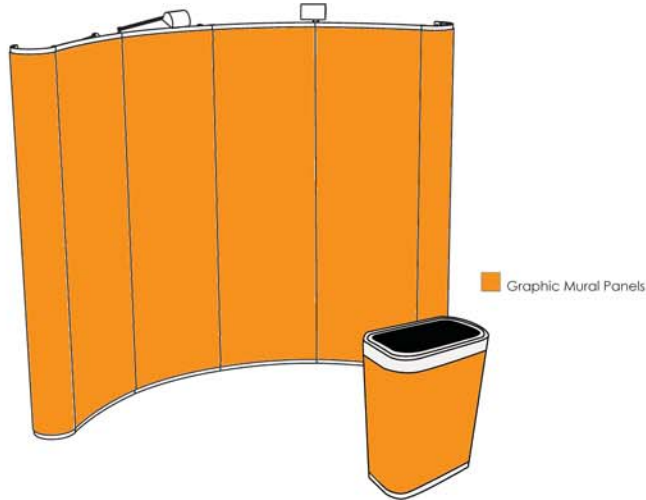

**tse 10' : full graphic**

 For assembly with a PLA-3  
 10' Curve Frame

**PANEL AND CASE WRAP DIMENSIONS**

## display panels

## graphic case wrap

 This area will not be viewable from the front.

 artwork checklist:  graphic mural panels

 Final Trim Size: 149.42" x 90.6"  
 PLEASE include a .25" bleed on all sides

Graphic Murals include:

- 4 Center Panels
- 2 End Panels

 case wrap

 Final Trim Size: 77.5" x 29.75"  
 PLEASE include a .25" bleed on all sides