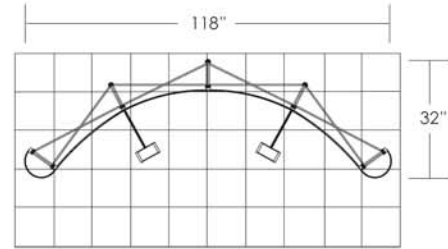

tse 10' : graphic/fabric

For assembly with a PLA-3
10' Curve Frame

PANEL AND CASE WRAP DIMENSIONS

display panels

graphic case wrap

This area will not be viewable from the front.

artwork checklist: graphic mural panels

Final Trim Size: 117.92" x 90.6"
PLEASE include a .25" bleed on all sides
Graphic Murals include:
• 4 Center Panels

case wrap

Final Trim Size: 77.5" x 29.75"
PLEASE include a .25" bleed on all sides