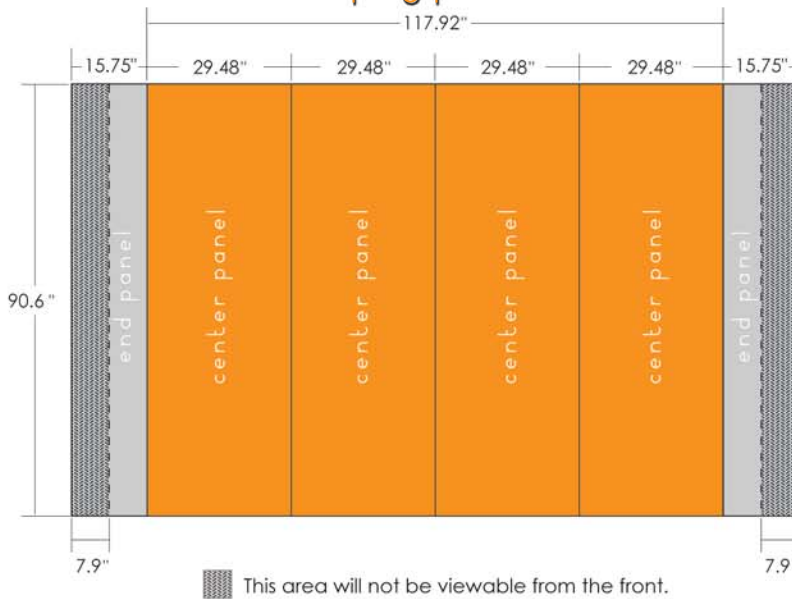

tse 10' : graphic/fabric

For assembly with a PLA-3
10' Curve Frame

PANEL AND CASE WRAP DIMENSIONS

display panels

graphic case wrap

This area will not be viewable from the front.

artwork checklist: graphic mural panels

Final Trim Size: 117.92" x 90.6"
PLEASE include a .25" bleed on all sides
Graphic Murals include:
• 4 Center Panels

case wrap

Final Trim Size: 77.5" x 29.75"
PLEASE include a .25" bleed on all sides