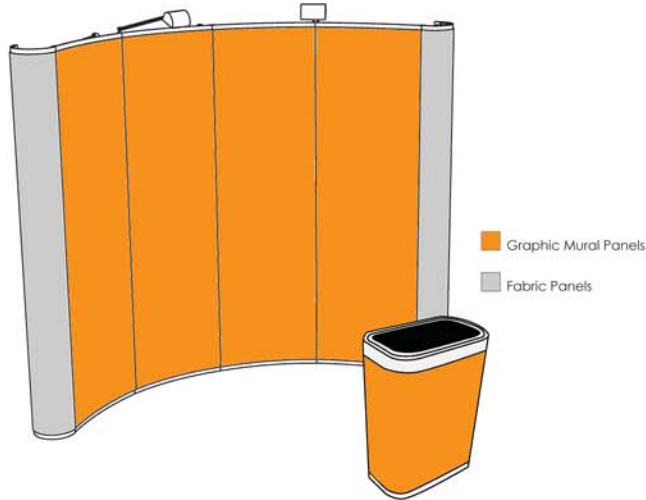

tse 10' : graphic/fabric

For assembly with a PLA-3
10' Curve Frame

PANEL AND CASE WRAP DIMENSIONS

display panels

graphic case wrap

This area will not be viewable from the front.

artwork checklist: graphic mural panels

Final Trim Size: 117.92" x 90.6"
PLEASE include a .25" bleed on all sides
Graphic Murals include:
• 4 Center Panels

case wrap

Final Trim Size: 77.5" x 29.75"
PLEASE include a .25" bleed on all sides