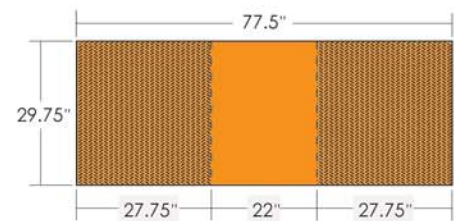

tse 10' : graphic/fabric

For assembly with a PLA-3
10' Curve Frame

PANEL AND CASE WRAP DIMENSIONS

display panels

graphic case wrap

This area will not be viewable from the front.

artwork checklist: graphic mural panels

Final Trim Size: 117.92" x 90.6"
PLEASE include a .25" bleed on all sides
Graphic Murals include:
• 4 Center Panels

case wrap

Final Trim Size: 77.5" x 29.75"
PLEASE include a .25" bleed on all sides