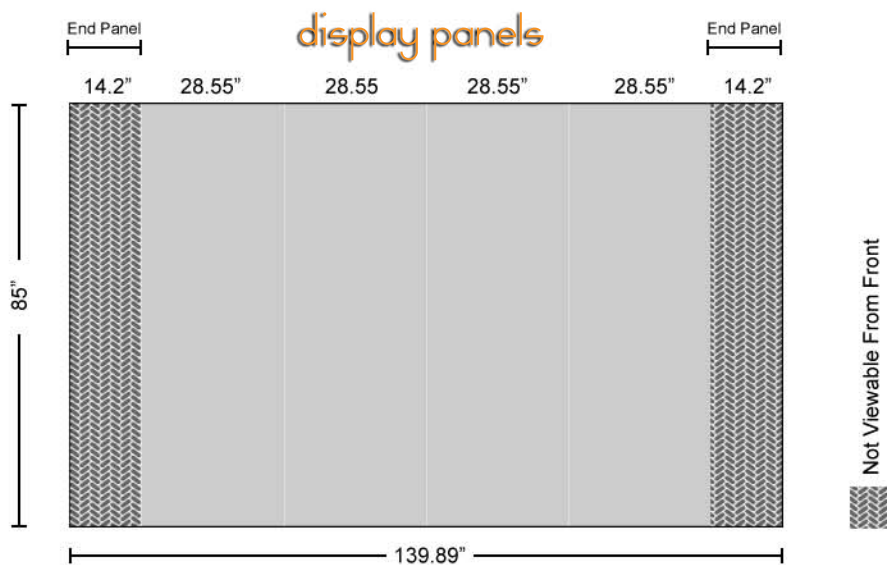

Case 10' : straight all fabric

Graphic Mural Panels or Fabric

PANEL AND CASE WRAP DIMENSIONS

case conversion top

case conversion wrap