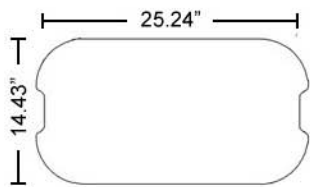

Case 10' : straight all fabric

Graphic Mural Panels or Fabric

PANEL AND CASE WRAP DIMENSIONS

case conversion top

case conversion wrap