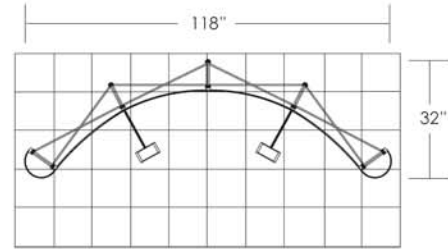

tse 10' : full fabric

For assembly with a PLA-3
10' Curve Frame

PANEL AND CASE WRAP DIMENSIONS

display panels

fabric case wrap

This area will not be viewable from the front.