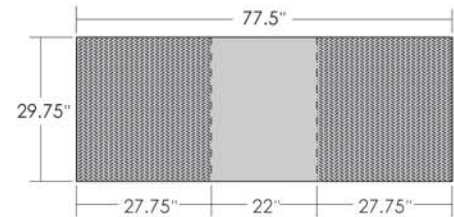

tse 10' : full fabric

For assembly with a PLA-3
10' Curve Frame

PANEL AND CASE WRAP DIMENSIONS

display panels

fabric case wrap

This area will not be viewable from the front.