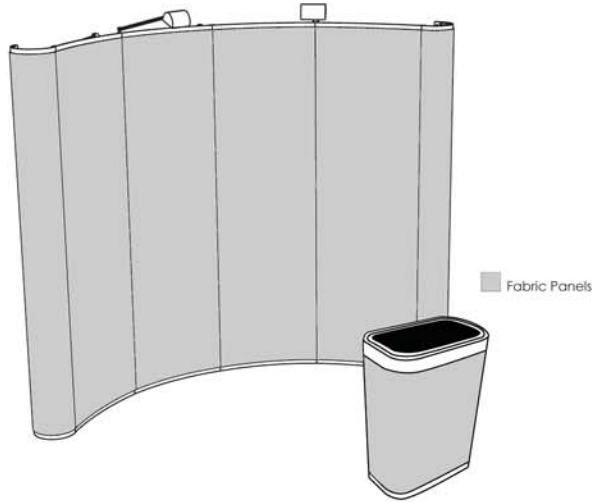

tse 10' : full fabric

For assembly with a PLA-3
10' Curve Frame

PANEL AND CASE WRAP DIMENSIONS

display panels

fabric case wrap

This area will not be viewable from the front.