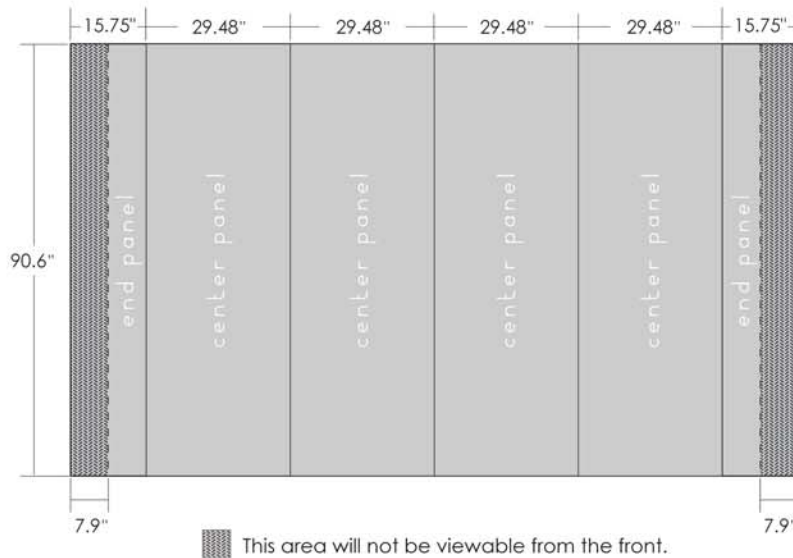

tse 10' : full fabric

For assembly with a PLA-3
10' Curve Frame

PANEL AND CASE WRAP DIMENSIONS

display panels

fabric case wrap

This area will not be viewable from the front.